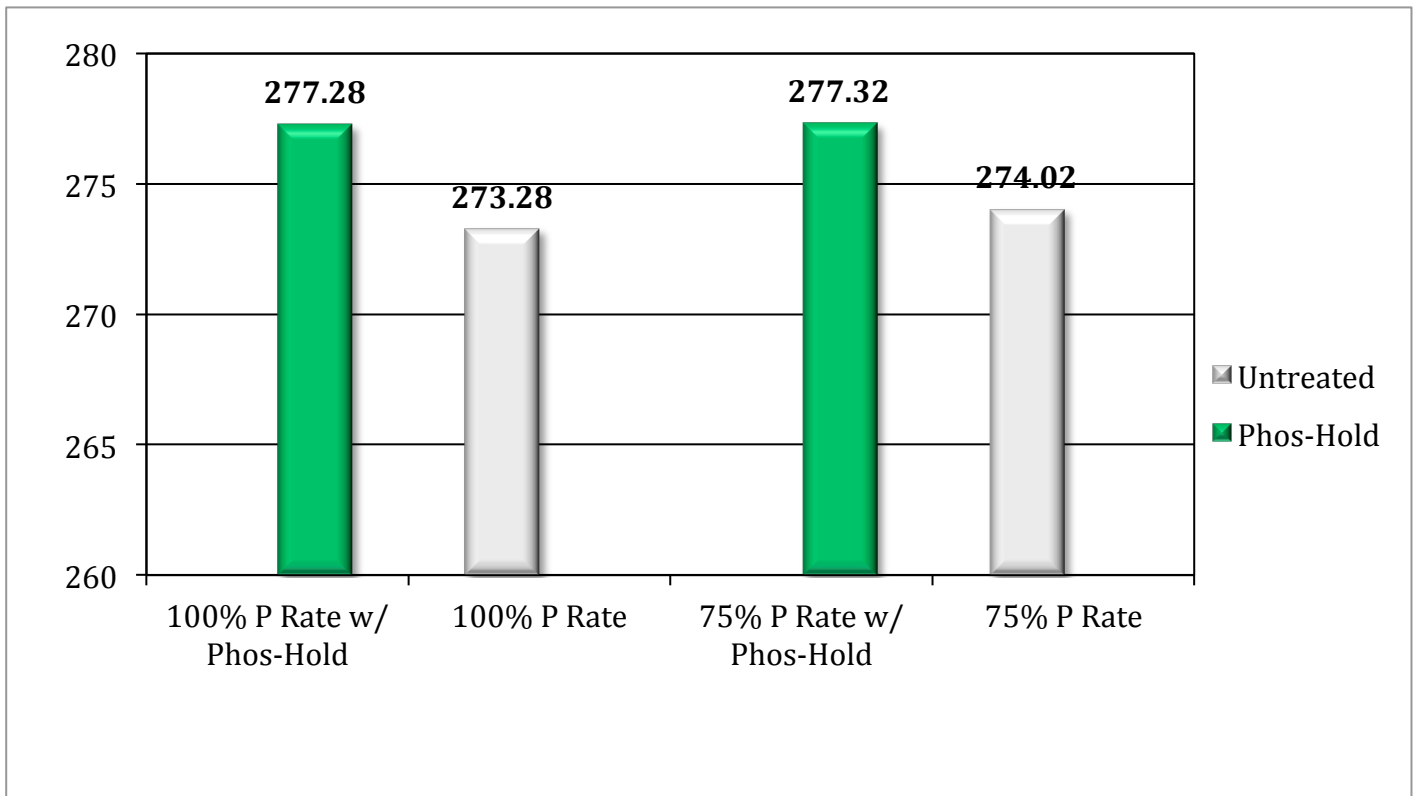

2014 Corn Trial: Real Farm Research

Field Data:

Crop: Corn
Variety: Curry 735-44 AMR
Location: Aurora, NE
 4 row, 77.5 ft, 30" rows, 4
Plot Size: replications
Previous Crop: Soybeans
Fertilizer Applied: 220# N
Tillage Type: Minimum

Irrigation: Yes, Gravity
Herbicide: Surestart
Insecticide: NA
Population: 32,000
Soil: Silt/Loam
Planting Date: 04/19/2014
Harvest Date: 11/02/2014

4

**Bushel/Acre
 Increase when 100%
 P Rate with Prevent
 is available.**